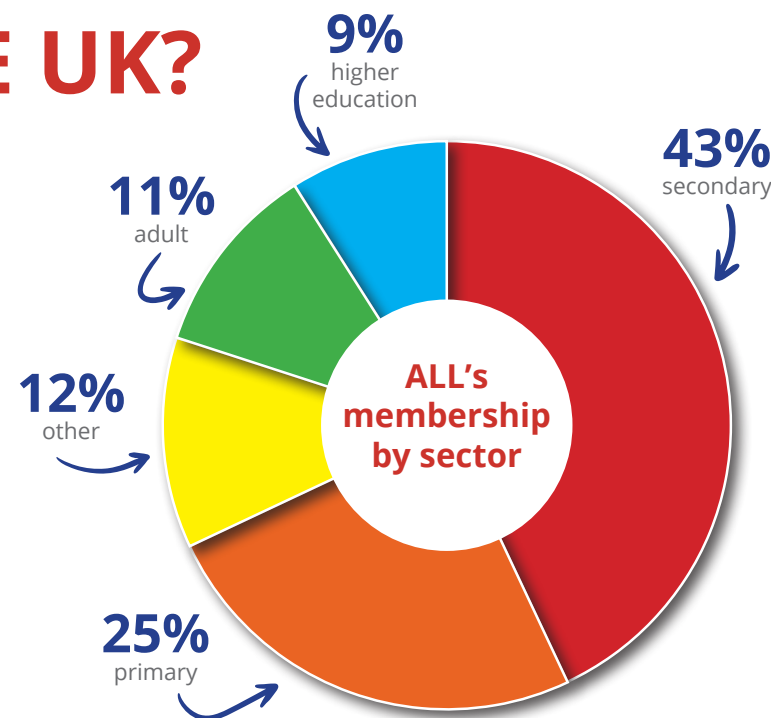

ARE YOU TRYING TO REACH LANGUAGE TEACHERS IN THE UK?

- Do you have a new product on the market?
- An event you'd like to promote?
- A service that you'd like teachers to hear about?

The Association for Language Learning (ALL) is the major subject association for language teachers in the UK.

What is ALL Corporate Membership?

The opportunity for your organisation to reach our 4,500 members – teachers and language practitioners across all languages, all levels, and all sectors, from primary teachers to teacher trainers, business language tutors to resource writers, and everything in between.

Join us and you'll be in good company. Our existing members, from small organisations to corporations, range across sectors including cultural organisations, educational publishers, travel companies, classroom resources and training providers.

"As a diplomatic mission and member of numerous networks, we find the ALL membership to offer unparalleled value. It goes without saying that the ALL logo is a beacon of trust for educators in the UK, symbolising our connection with a respected independent association. Our partnership with ALL has been a game-changer, providing effective avenues to reach schools and teachers and offering powerful networking opportunities at their events. Finally, the human team behind ALL is simply amazing and professional" Consejería de Educación (ALL Gold Corporate Member)

Did you know?

ALL Corporate Members get a discount on their online and print advertising? (See the ALL Media Pack for more information)